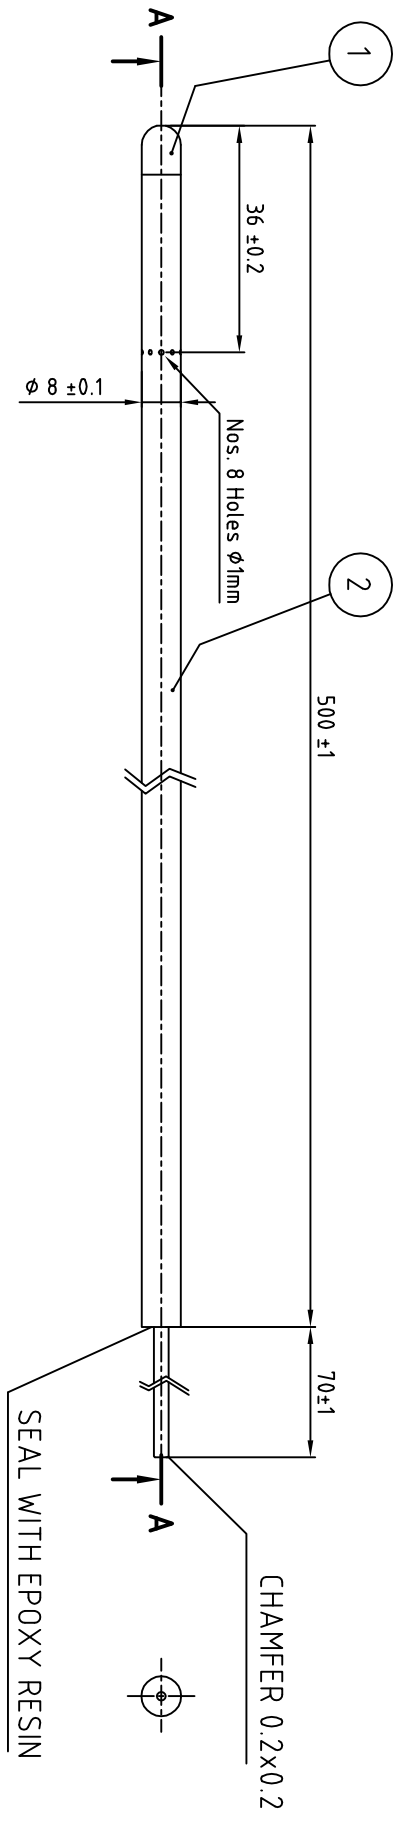

DETAIL A - PITOT HEAD-

ALL DIMENSIONS IN mm

Item	Quantity	Description	Material
1	1	Pitot Hemispherical head	Brass
2	1	Body, Tube $\phi$ 8mm $\phi$ i 6mm	Carbon Fiber
3	1	Static Pressure line tube $\phi$ 3mm $\phi$ i2mm	Brass
4	1	Total Pressure line tube $\phi$ 3mm $\phi$ i2mm	Brass

BASIC AIR DATA INSTRUMENTS  
 www.basicairdata.eu  
 8 mm OD Pitot tube  
 (c) 2011 JLJ