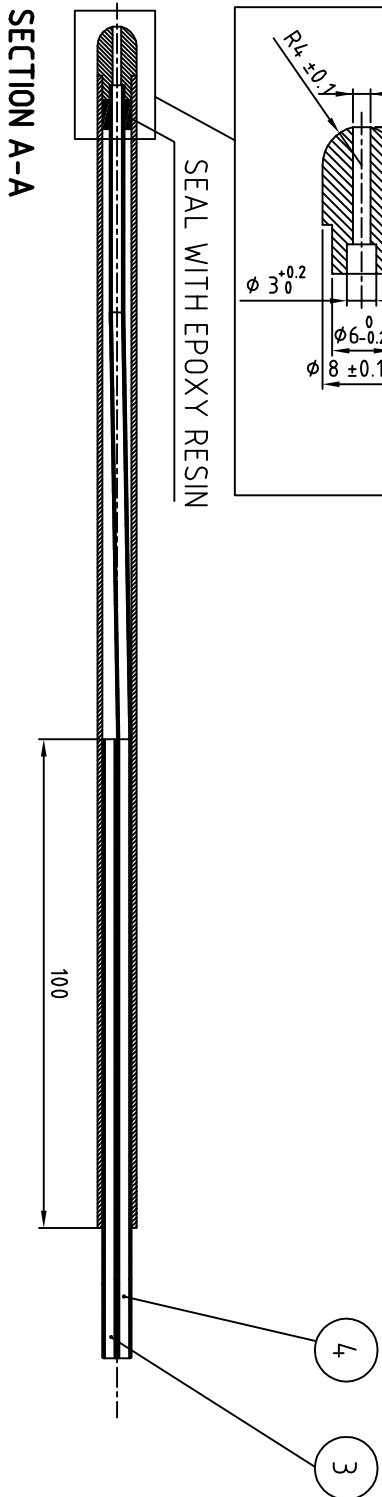

DETAIL A - PITOT HEAD-

ALL DIMENSIONS IN mm

Item	Quantity	Description	Material
1	1	Pitot Hemispherical head	Brass
2	1	Body, Tube $\phi$ 8mm $\phi$ i 6mm	Carbon Fiber
3	1	Static Pressure line tube $\phi$ 3mm $\phi$ i2mm	Brass
4	1	Total Pressure line tube $\phi$ 3mm $\phi$ i2mm	Brass

BASIC AIR DATA INSTRUMENTS  
 www.basicairdata.eu  
 8 mm OD Pitot tube  
 (c) 2011 JLJ