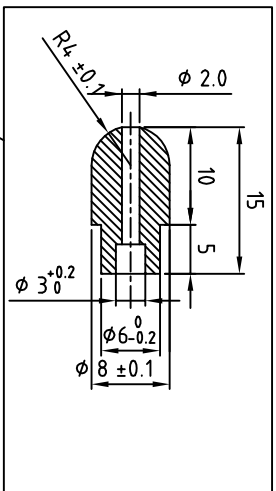

DETAIL A - PITOT HEAD-

ALL DIMENSIONS IN mm

Item	Quantity	Description	Material
1	1	Pitot Hemispherical head	Brass
2	1	Body, Tube $\phi$ 8mm $\phi$ i 6mm	Carbon Fiber
3	1	Static Pressure line tube $\phi$ 3mm $\phi$ i2mm	Brass
4	1	Total Pressure line tube $\phi$ 3mm $\phi$ i2mm	Brass

BASIC AIR DATA INSTRUMENTS  
 www.basicairdata.eu  
 8 mm OD Pitot tube  
 (c) 2011 JLJ